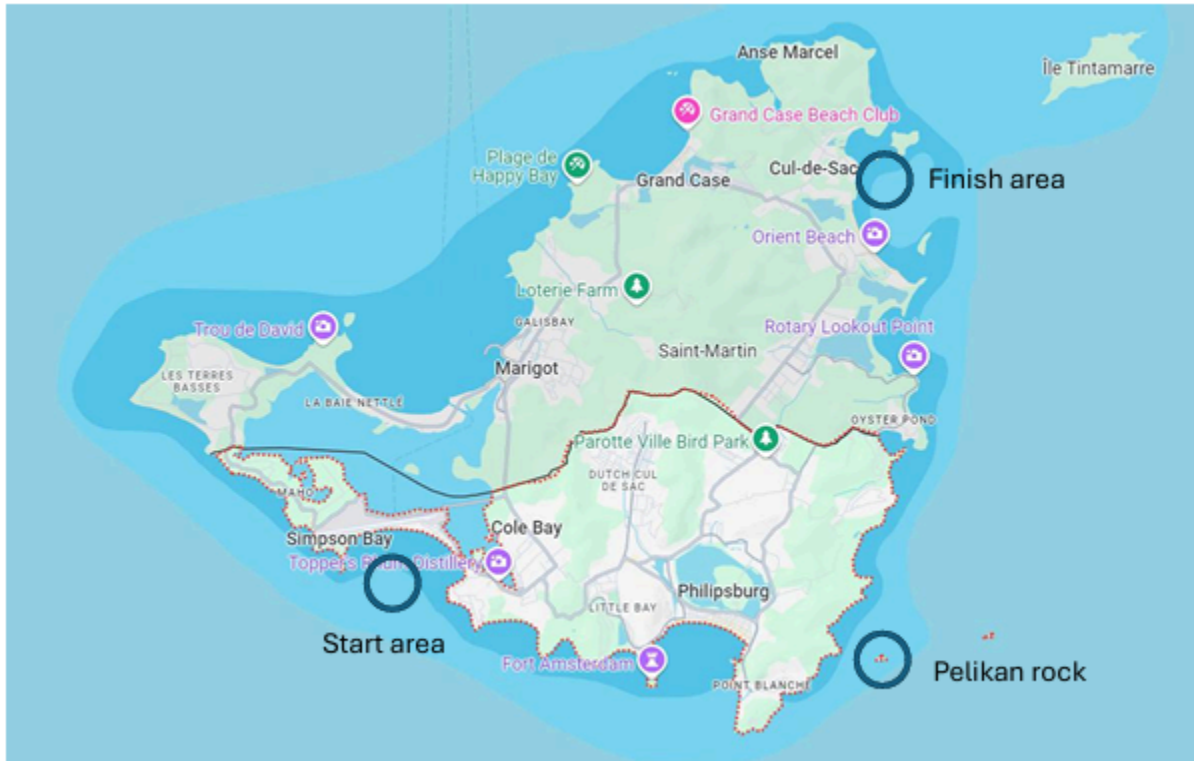

Karibuni 2026 Courses

Race 1:

Start Simpson Bay: Cable marker Philipsburg leave to port – finish Simpson Bay.
Follow instructions of the Race Officer on VHF Channel 69.

Race 2:

Start: Simpson Bay
Clockwise around the island towards Creole Rock
Leave Creole Rock to starboard
Leave Ile Tintamarre to starboard
Finish: Orient Bay – between the committee boat Mojito
and MARK B7 Natural Reserve Marker YELLOW.