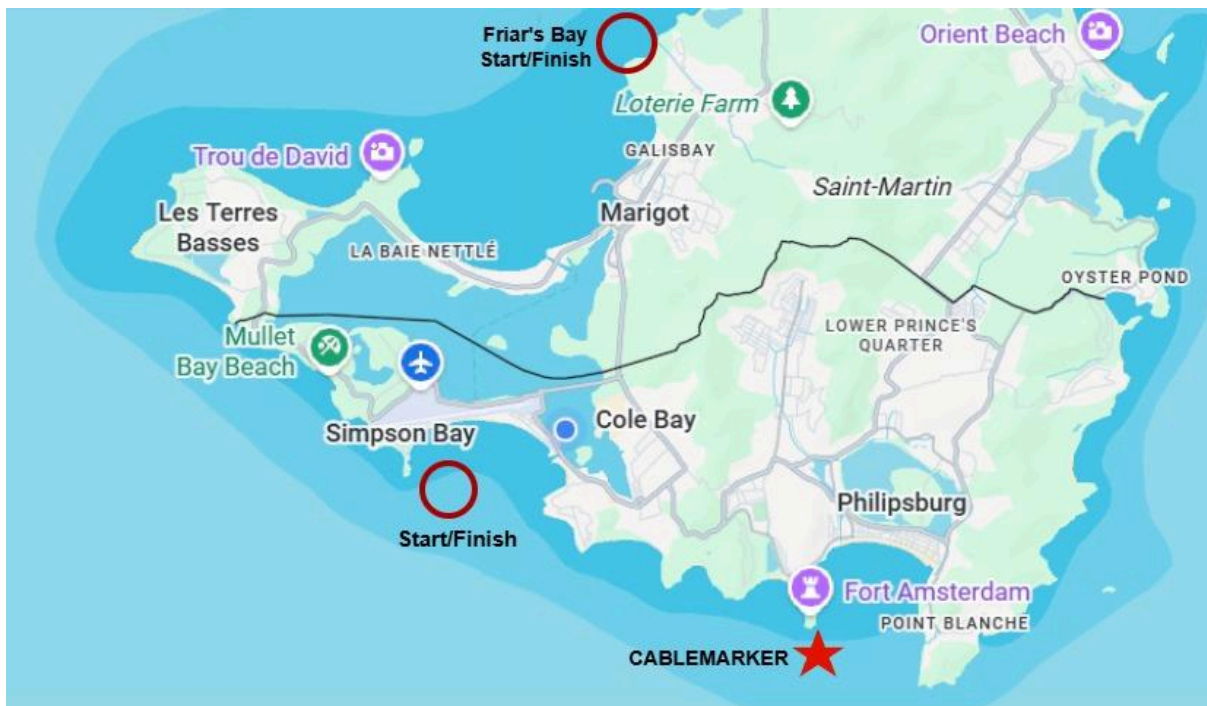

Course Document Friar's Bay Race – April 18-19, 2026

Saturday, April 18: Race 1

Start - Simpson Bay

9:30 am - First warning

First Start: CSA 1 - Philipsburg Cablemarker (leave to port)

Second Start: Diam 24 - Philipsburg Cablemarker (leave to port)

Finish - Simpson Bay

Saturday, April 18: Race 2

Start - Simpson Bay

First Start: CSA 1 - Finish Friar's Bay

Second Start: Diam 24 - Philipsburg Cablemarker (leave to port)

Finish - Simpson Bay

Saturday, April 18: Race 3 (Diam 24 Only)

Start - Simpson Bay

Finish - Friar's Bay

Sunday, April 19: Race 1

Start - Friar's Bay

10:00 am - First warning

First Start: CSA 1

Second Start: Diam 24

Finish - Simpson Bay